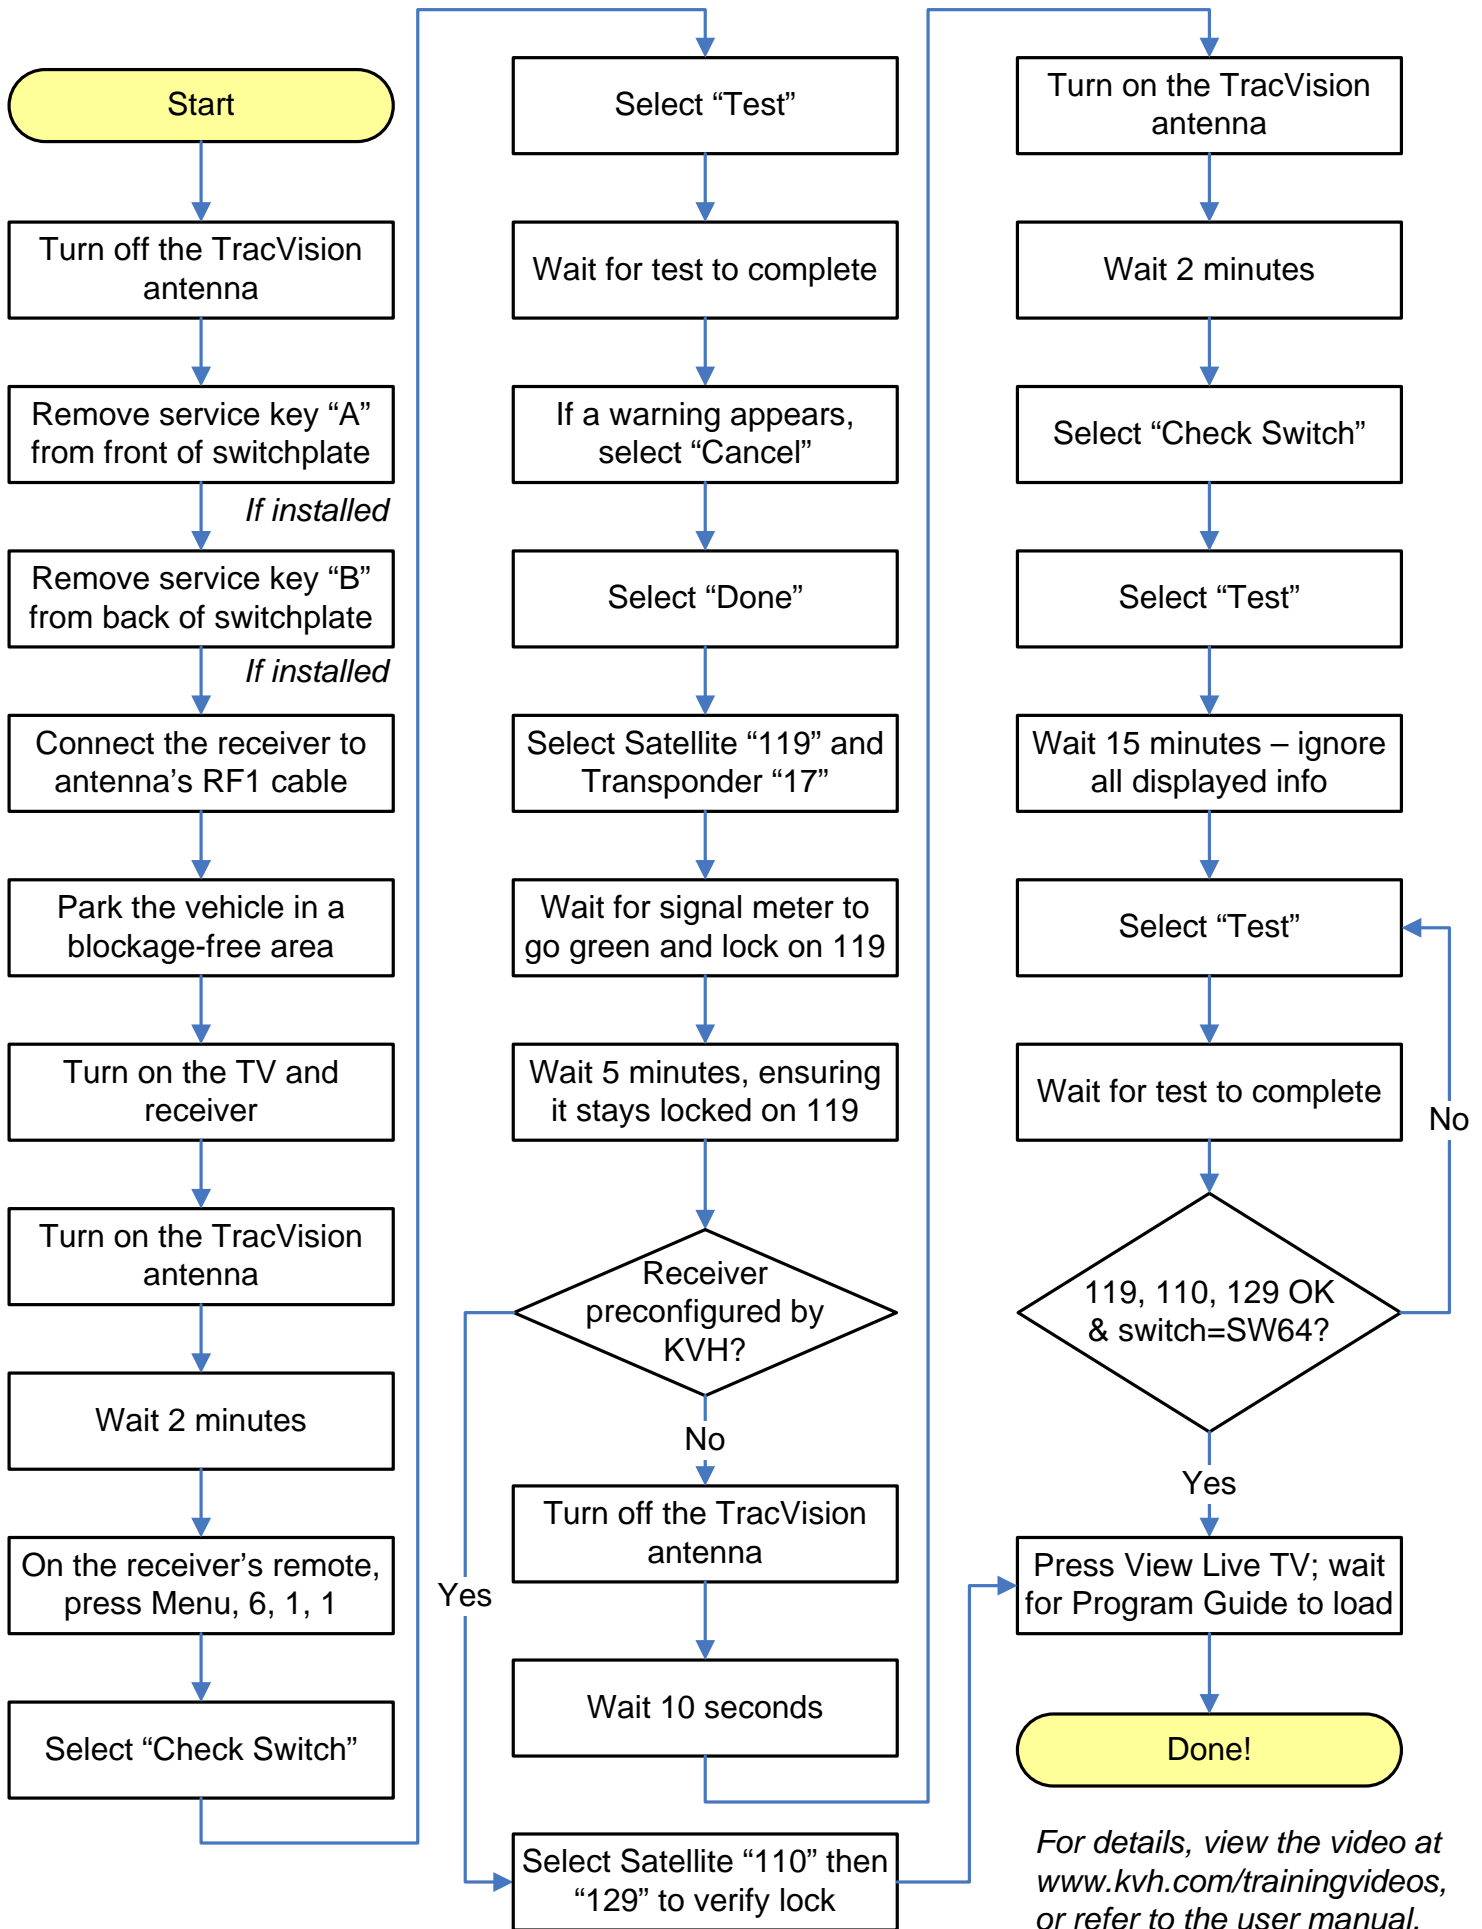

TracVision® R4/R5/R4SL/R5SL DISH 1000/129 (Southwest) Configuration Steps

For details, view the video at www.kvh.com/trainingvideos, or refer to the user manual.