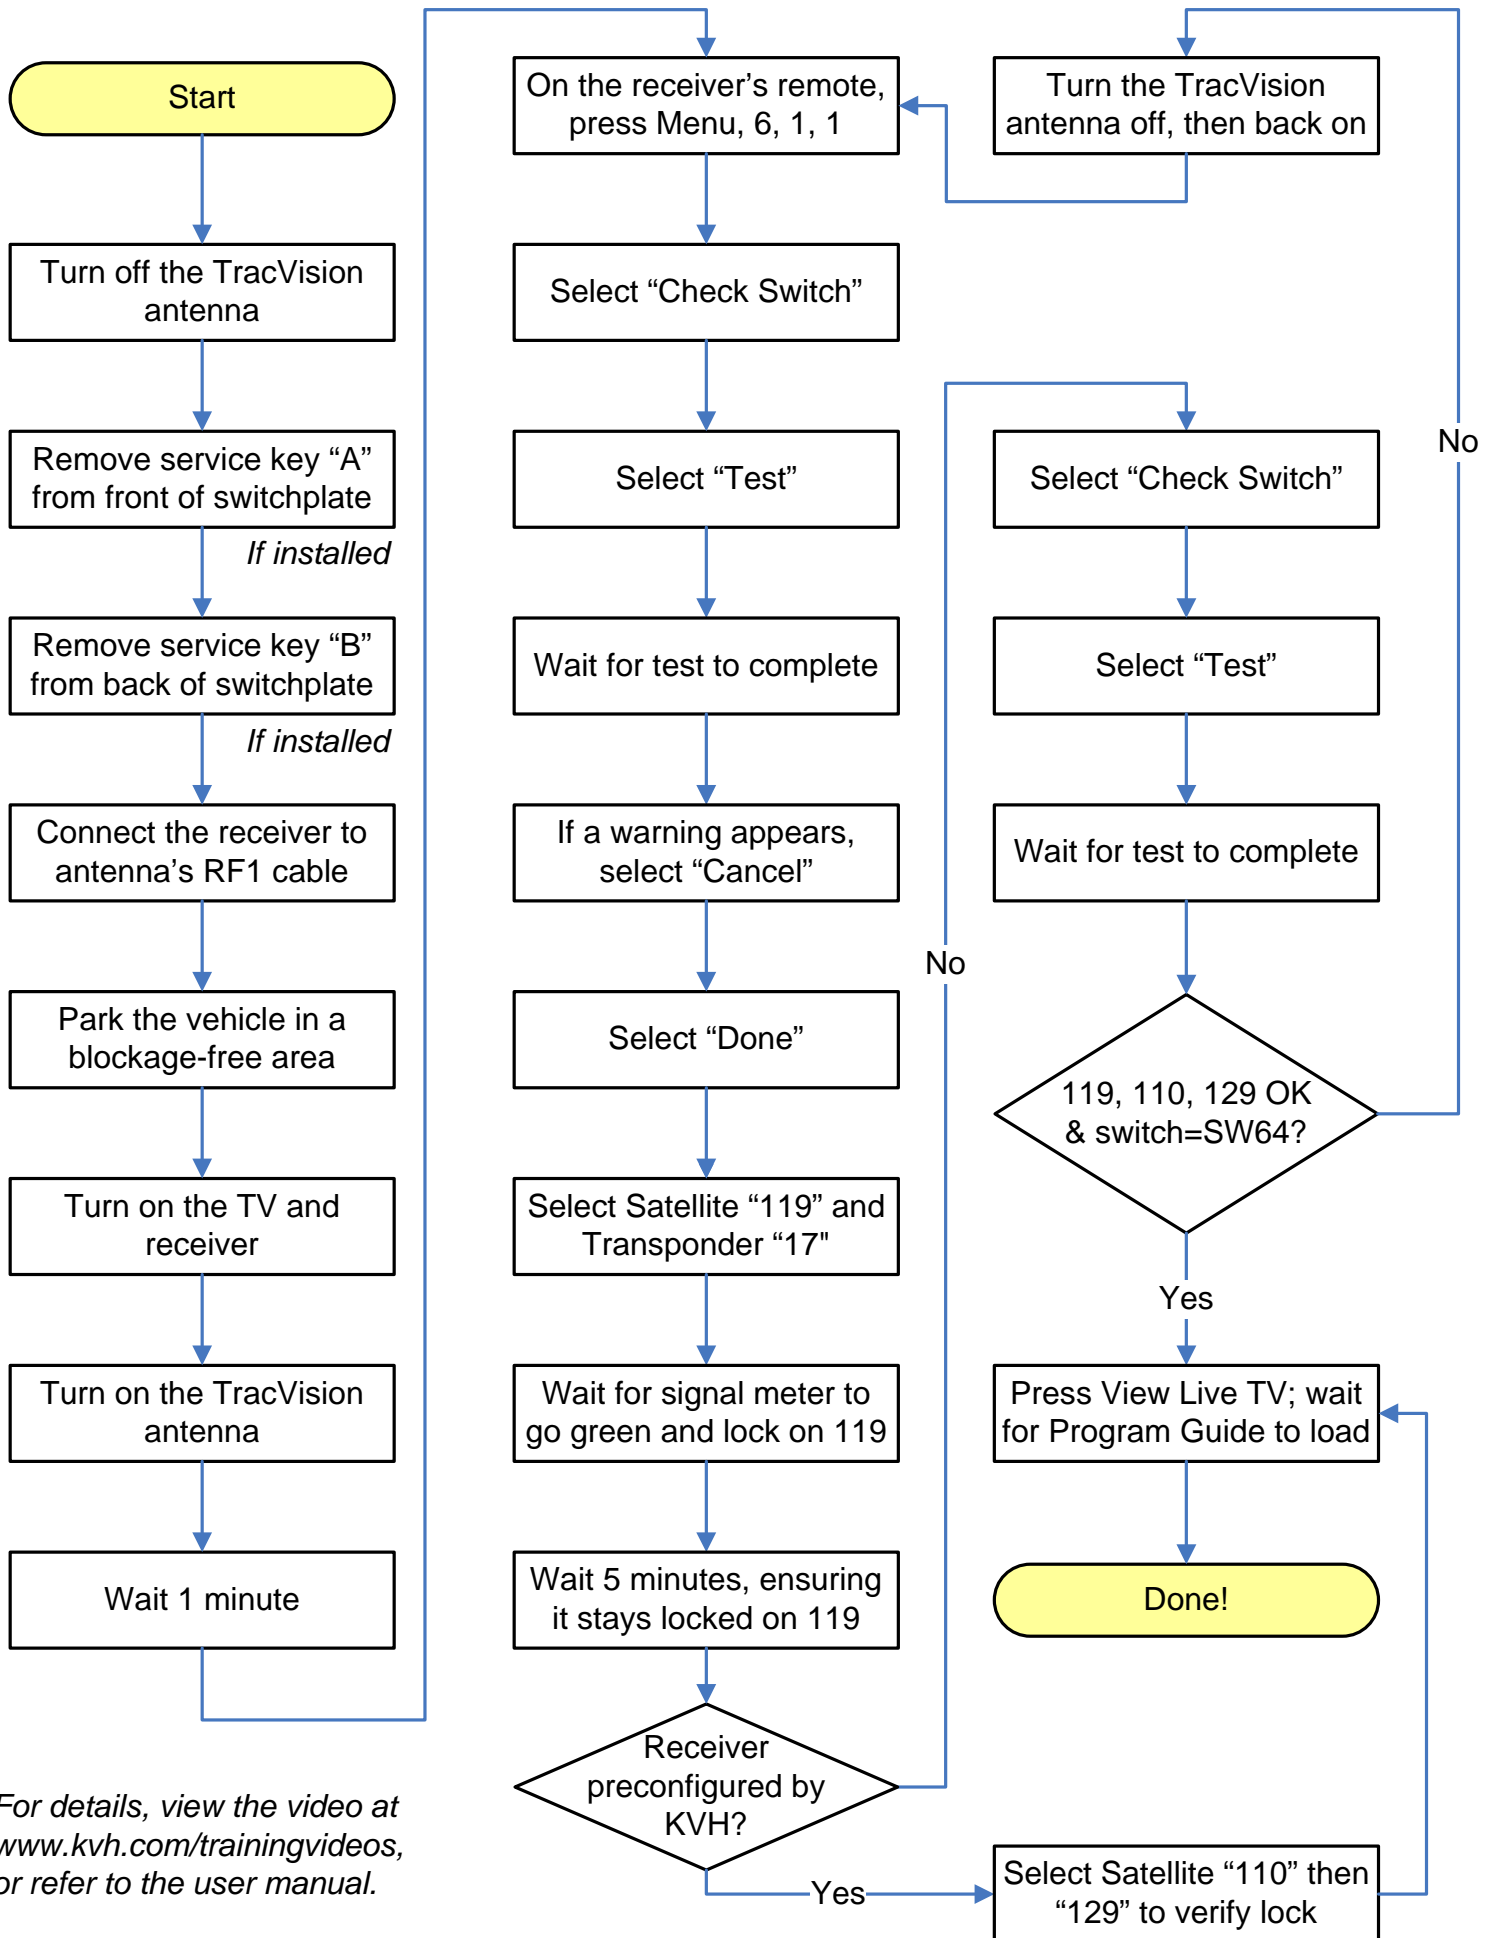

TracVision® R4/R5/R4SL/R5SL DISH 1000/129 Configuration Steps

For details, view the video at www.kvh.com/trainingvideos, or refer to the user manual.