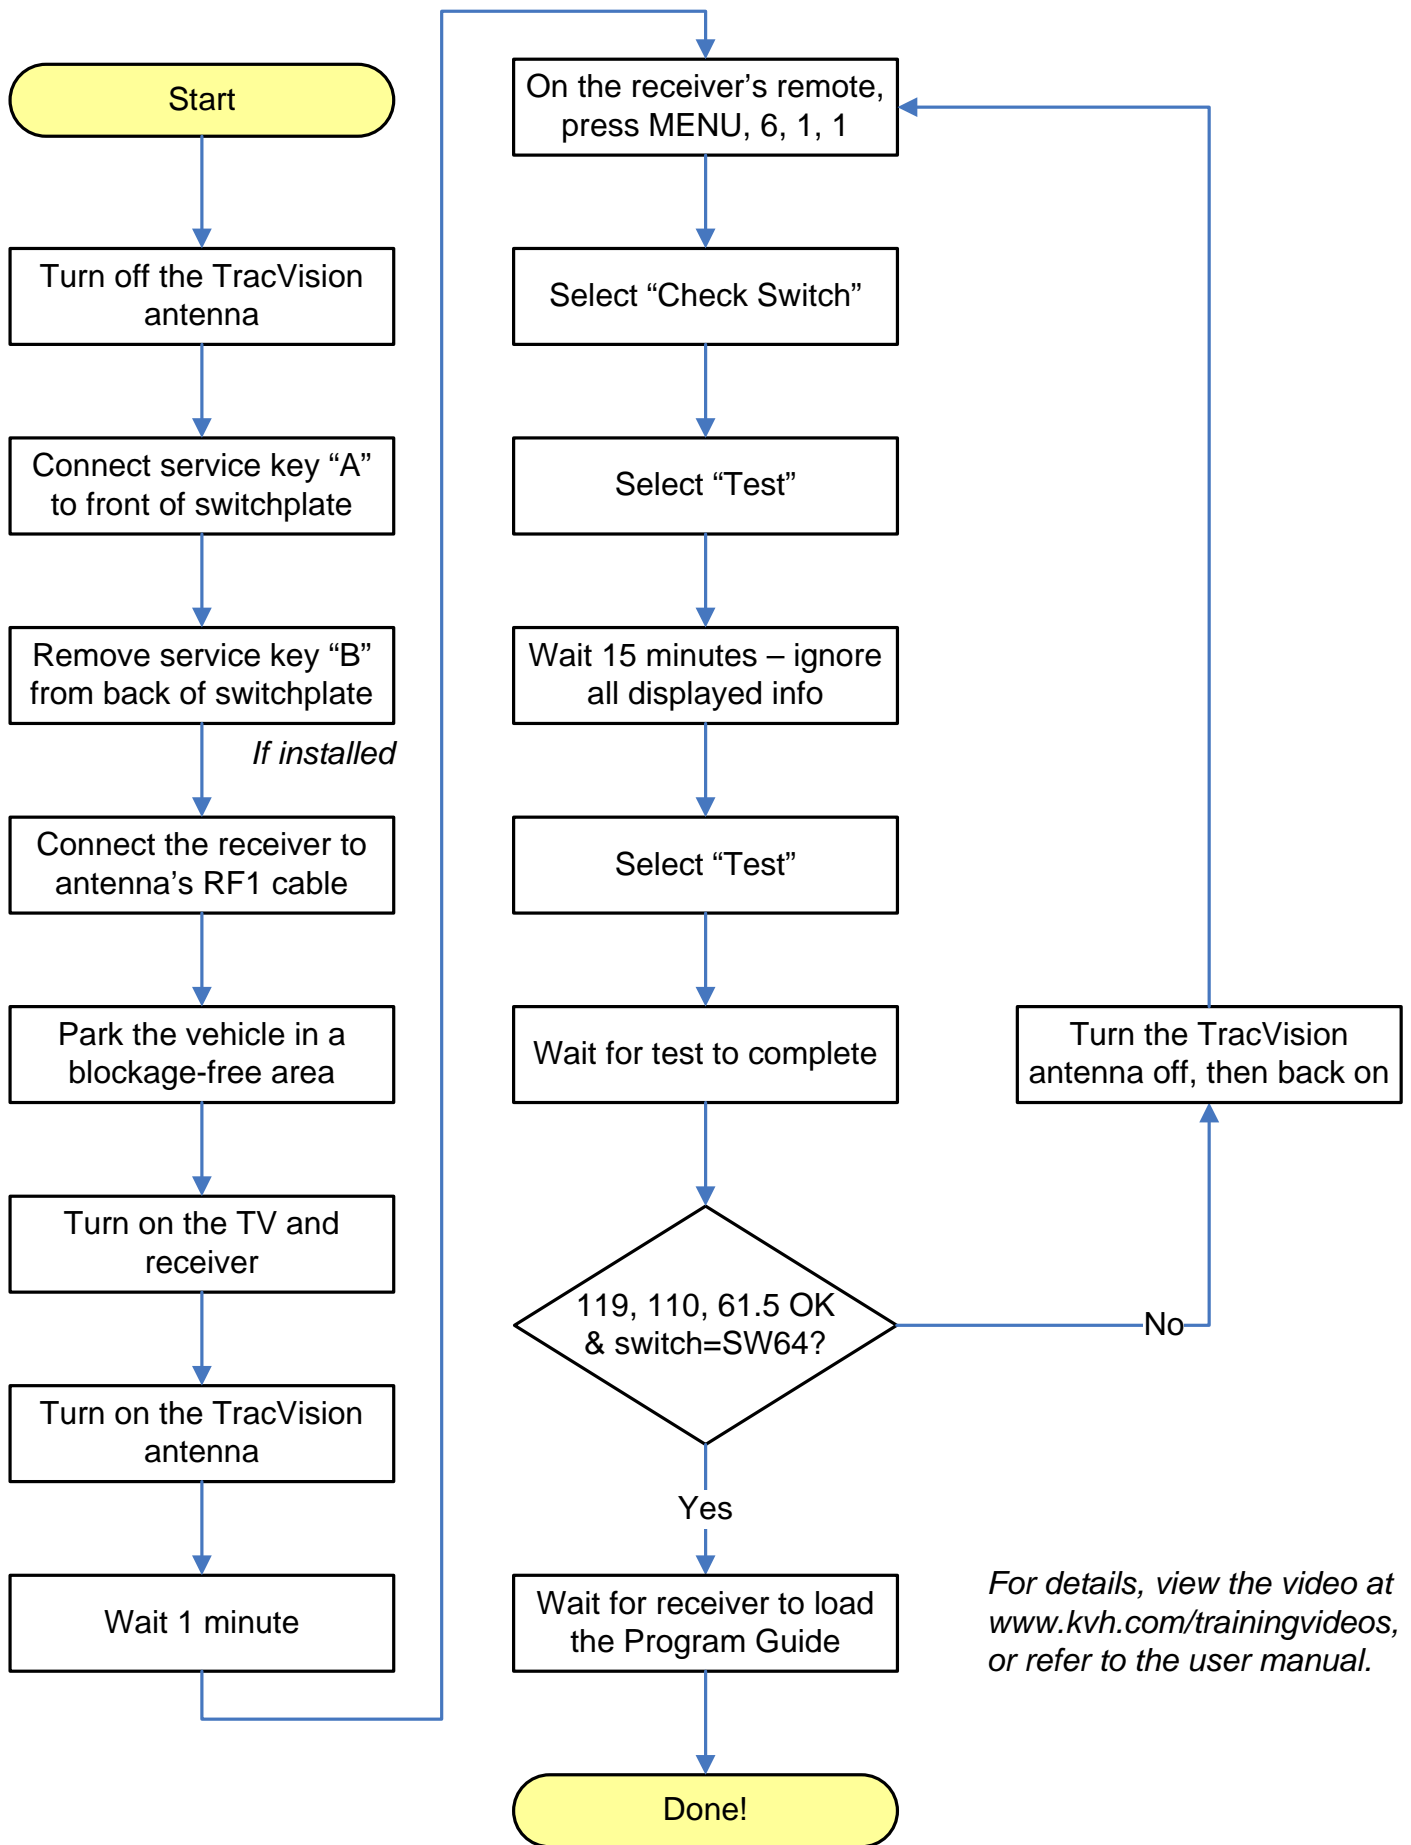

TracVision® R4/R5/R4SL/R5SL DISH 1000/61 Configuration Steps

For details, view the video at www.kvh.com/trainingvideos, or refer to the user manual.