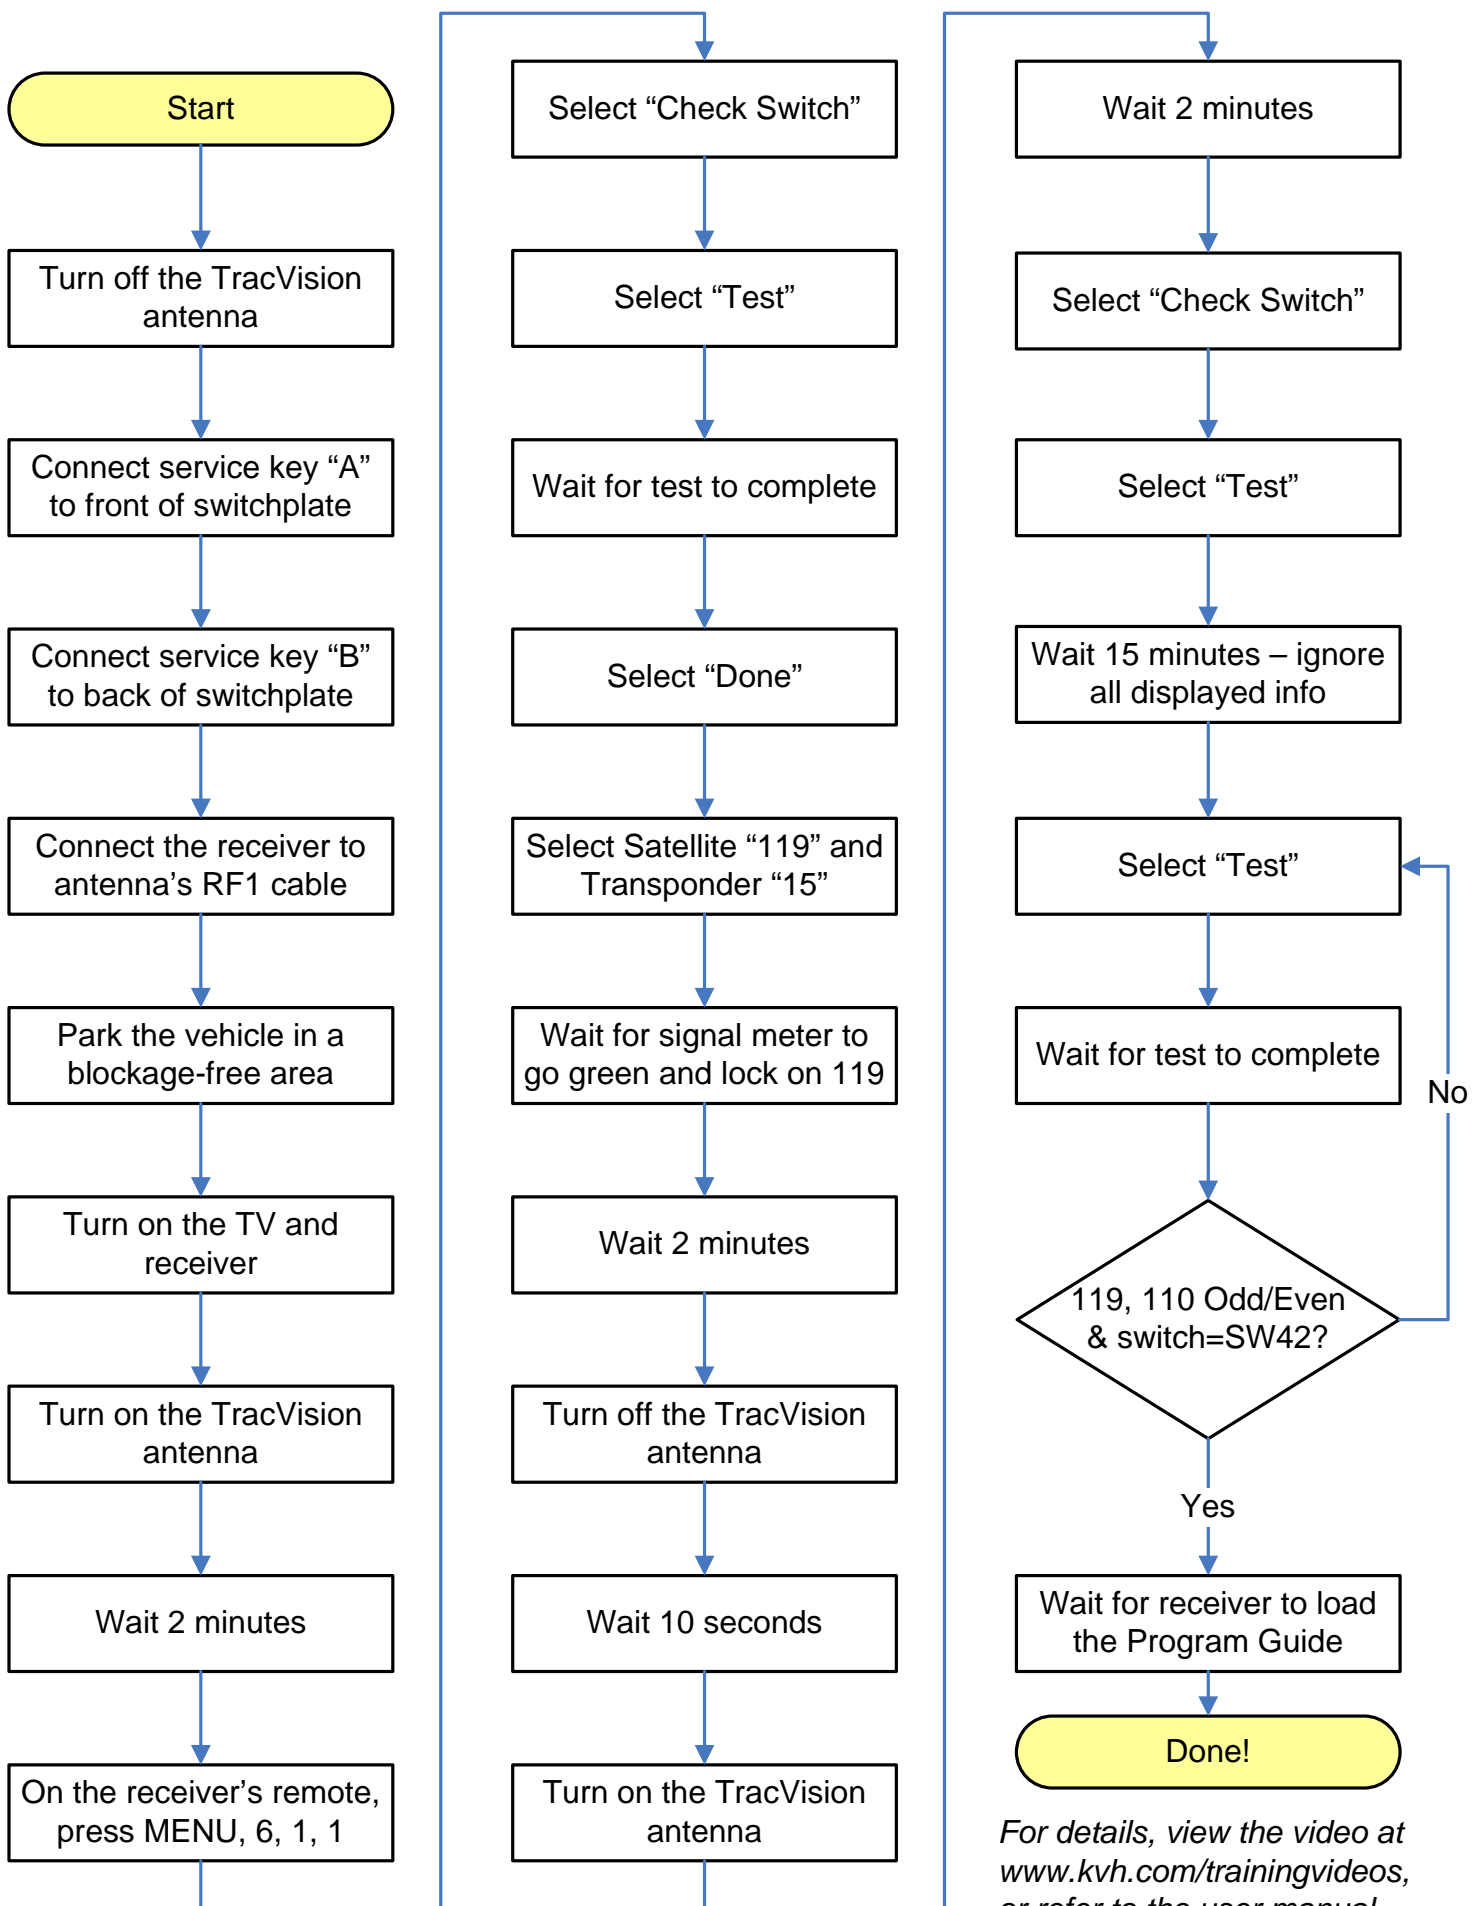

TracVision® R4/R5/R4SL/R5SL DISH 500 (Southwest) Configuration Steps

For details, view the video at www.kvh.com/trainingvideos, or refer to the user manual.