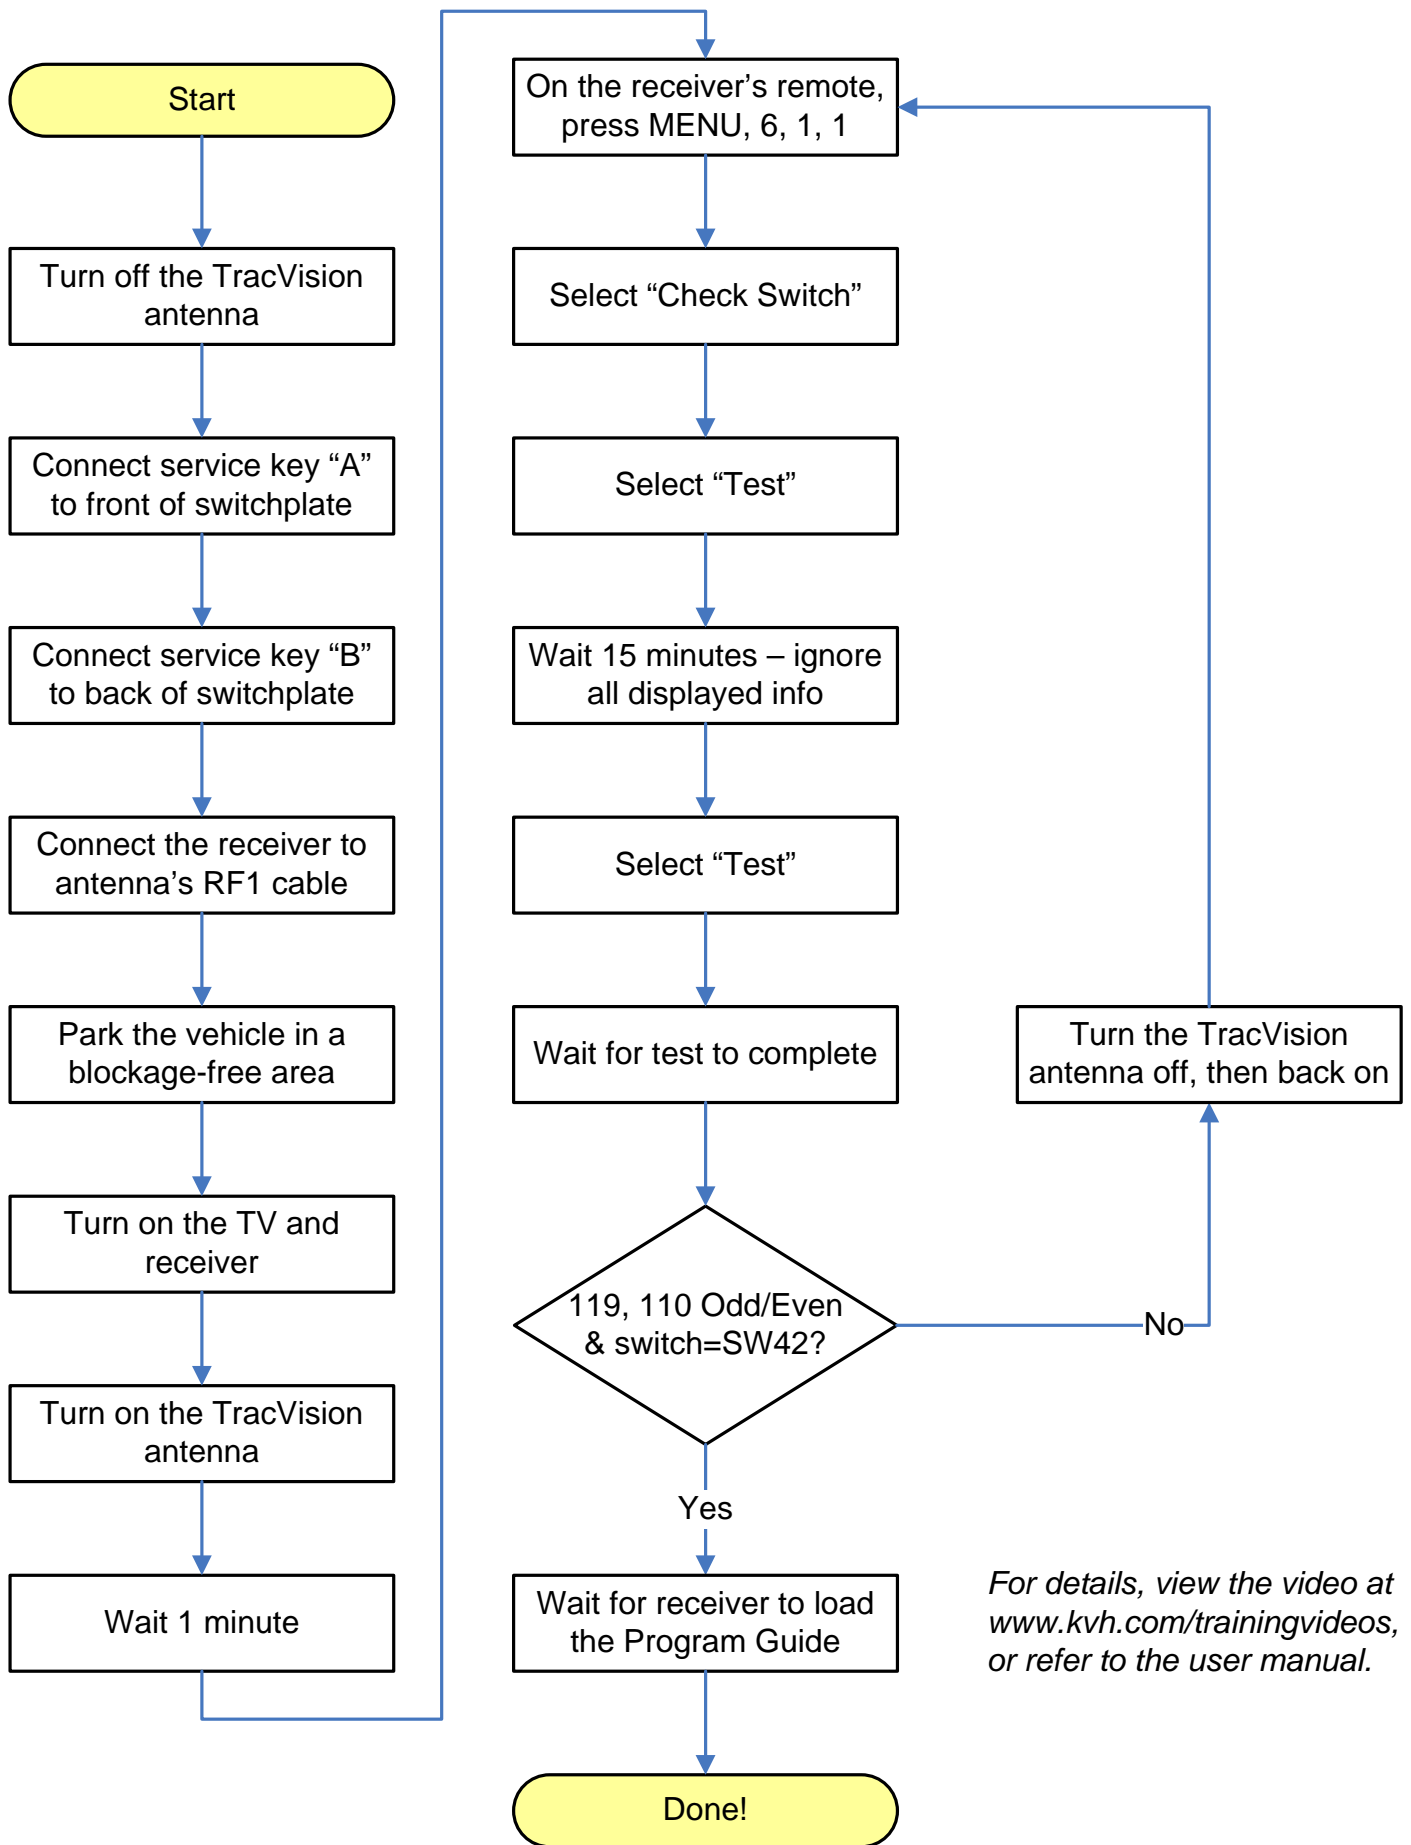

TracVision® R4/R5/R4SL/R5SL DISH 500 Configuration Steps

For details, view the video at www.kvh.com/trainingvideos, or refer to the user manual.