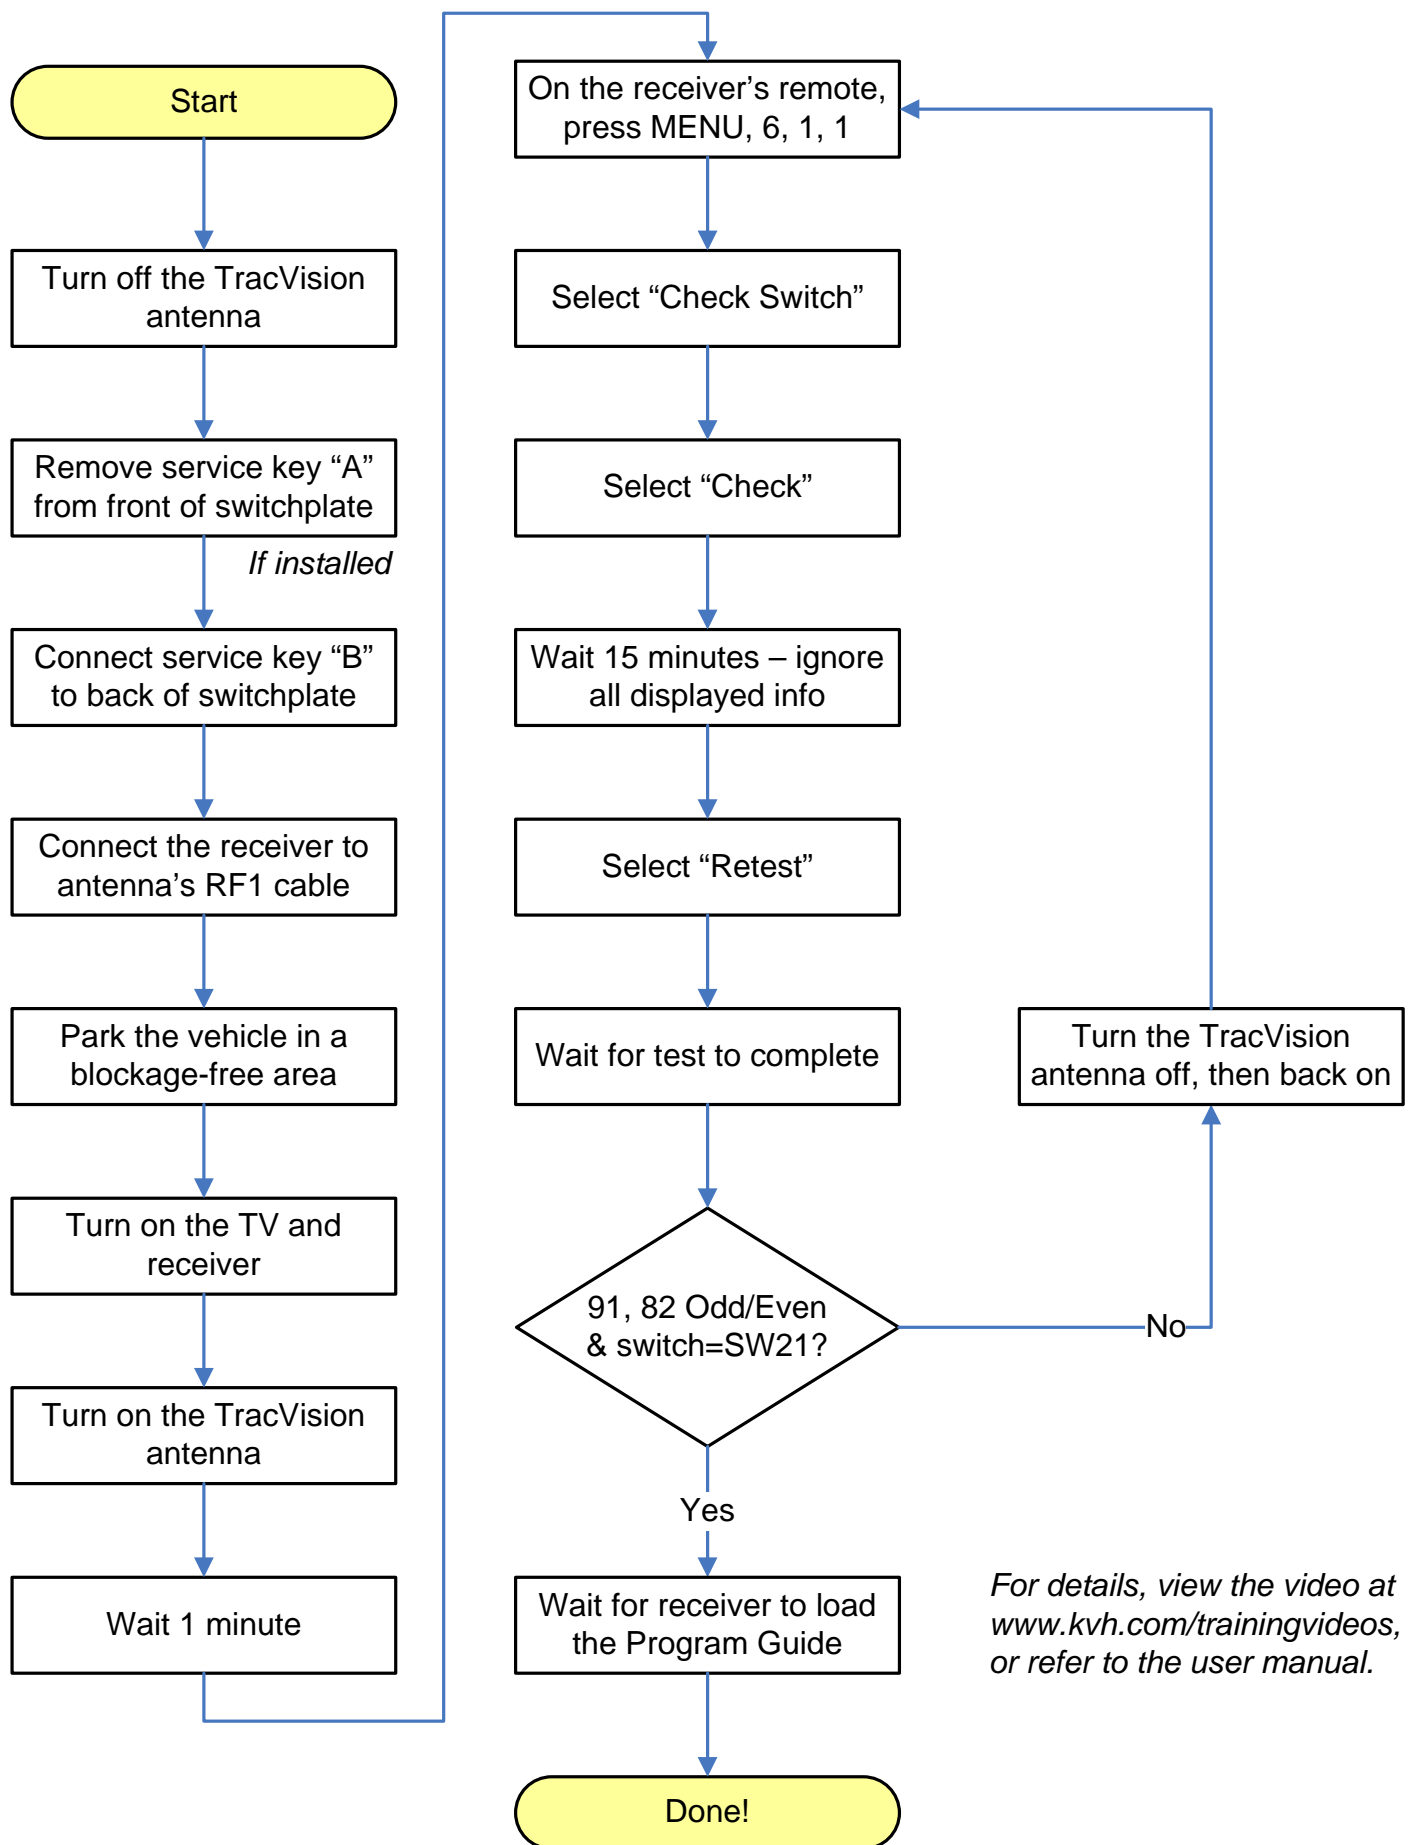

TracVision® R4/R5/R4SL/R5SL ExpressVu Configuration Steps

For details, view the video at www.kvh.com/trainingvideos, or refer to the user manual.