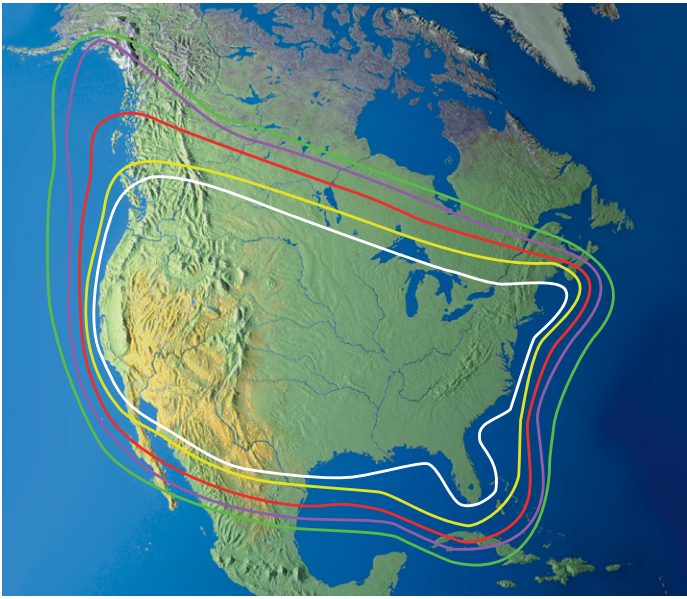

DIRECTV & DISH Network Coverage Maps

DIRECTV Ku-band Service