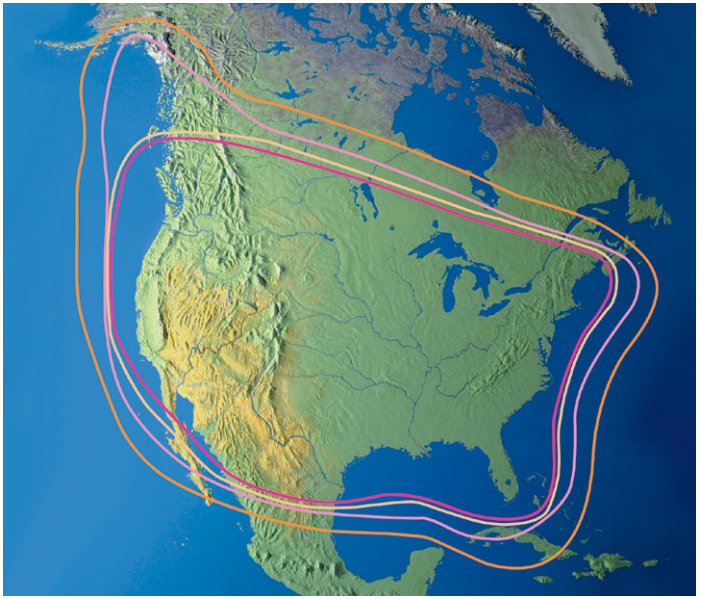

FREE receiver or receiver/DVR with new purchases!

Take a look and see which service works best for you!		
Service Provider		
HDTV-compatible	Yes – Ku-band, requires antenna dish 37 cm to 81 cm (TracVision TV3, TV5, TV6, TV8)	Yes – Requires simultaneous view of 3 satellites (Ka/Ka/Ku-band), HD-series only (TracVision HD7, HD11)
Standard Definition-compatible	Yes – Ku-band satellite broadcasts compatible with all TracVision systems	Yes – Ku-band satellite broadcasts compatible with all TracVision systems
Satellite Switching	Uses 3 satellites (tracking one at a time) Antenna switches satellites based on channel selected	TV-series: Primarily tracking satellite 101° (119° for local channels); great customer experience for multiple receiver installations HD-series: No satellite switching required – tracks all satellites at once
Local Channels*	Available only in your Designated Market Area (DMA) via regional spot beams	Available only in your Designated Market Area (DMA) via regional spot beams
Coverage Area	See map on reverse side	See map on reverse side
Programming Contracts	Pay-as-you-go	Annual contract
NFL Coverage	Regional coverage & NFL Red Zone	NFL Sunday Ticket; Regional coverage & NFL Red Zone

* For more information on availability of local channels, download our guide at www.kvh.com/mobilelocalTV

DIRECTV & DISH Network Coverage Maps

DIRECTV Ku-band Service

DIRECTV Ku/Ka/Ka-band Service

DISH Network